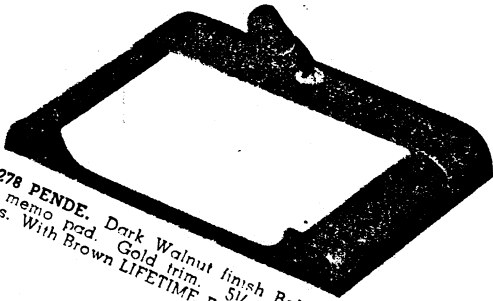

T188 AFBAC. Bronze Fluorescent lamp. Height over all 13 1/2 inches. For 110 volt 60 cycle current. With Brown LIFETIME Pen $25.00.

V369 ADERL. Same as T188 except double. With two Brown LIFETIME Pens $35.00.

M278 PENDE. Dark Walnut finish Bakelite memo pad. Gold trim. 5 1/4 x 8 3/4 inches. With Brown LIFETIME Pen $10.00.